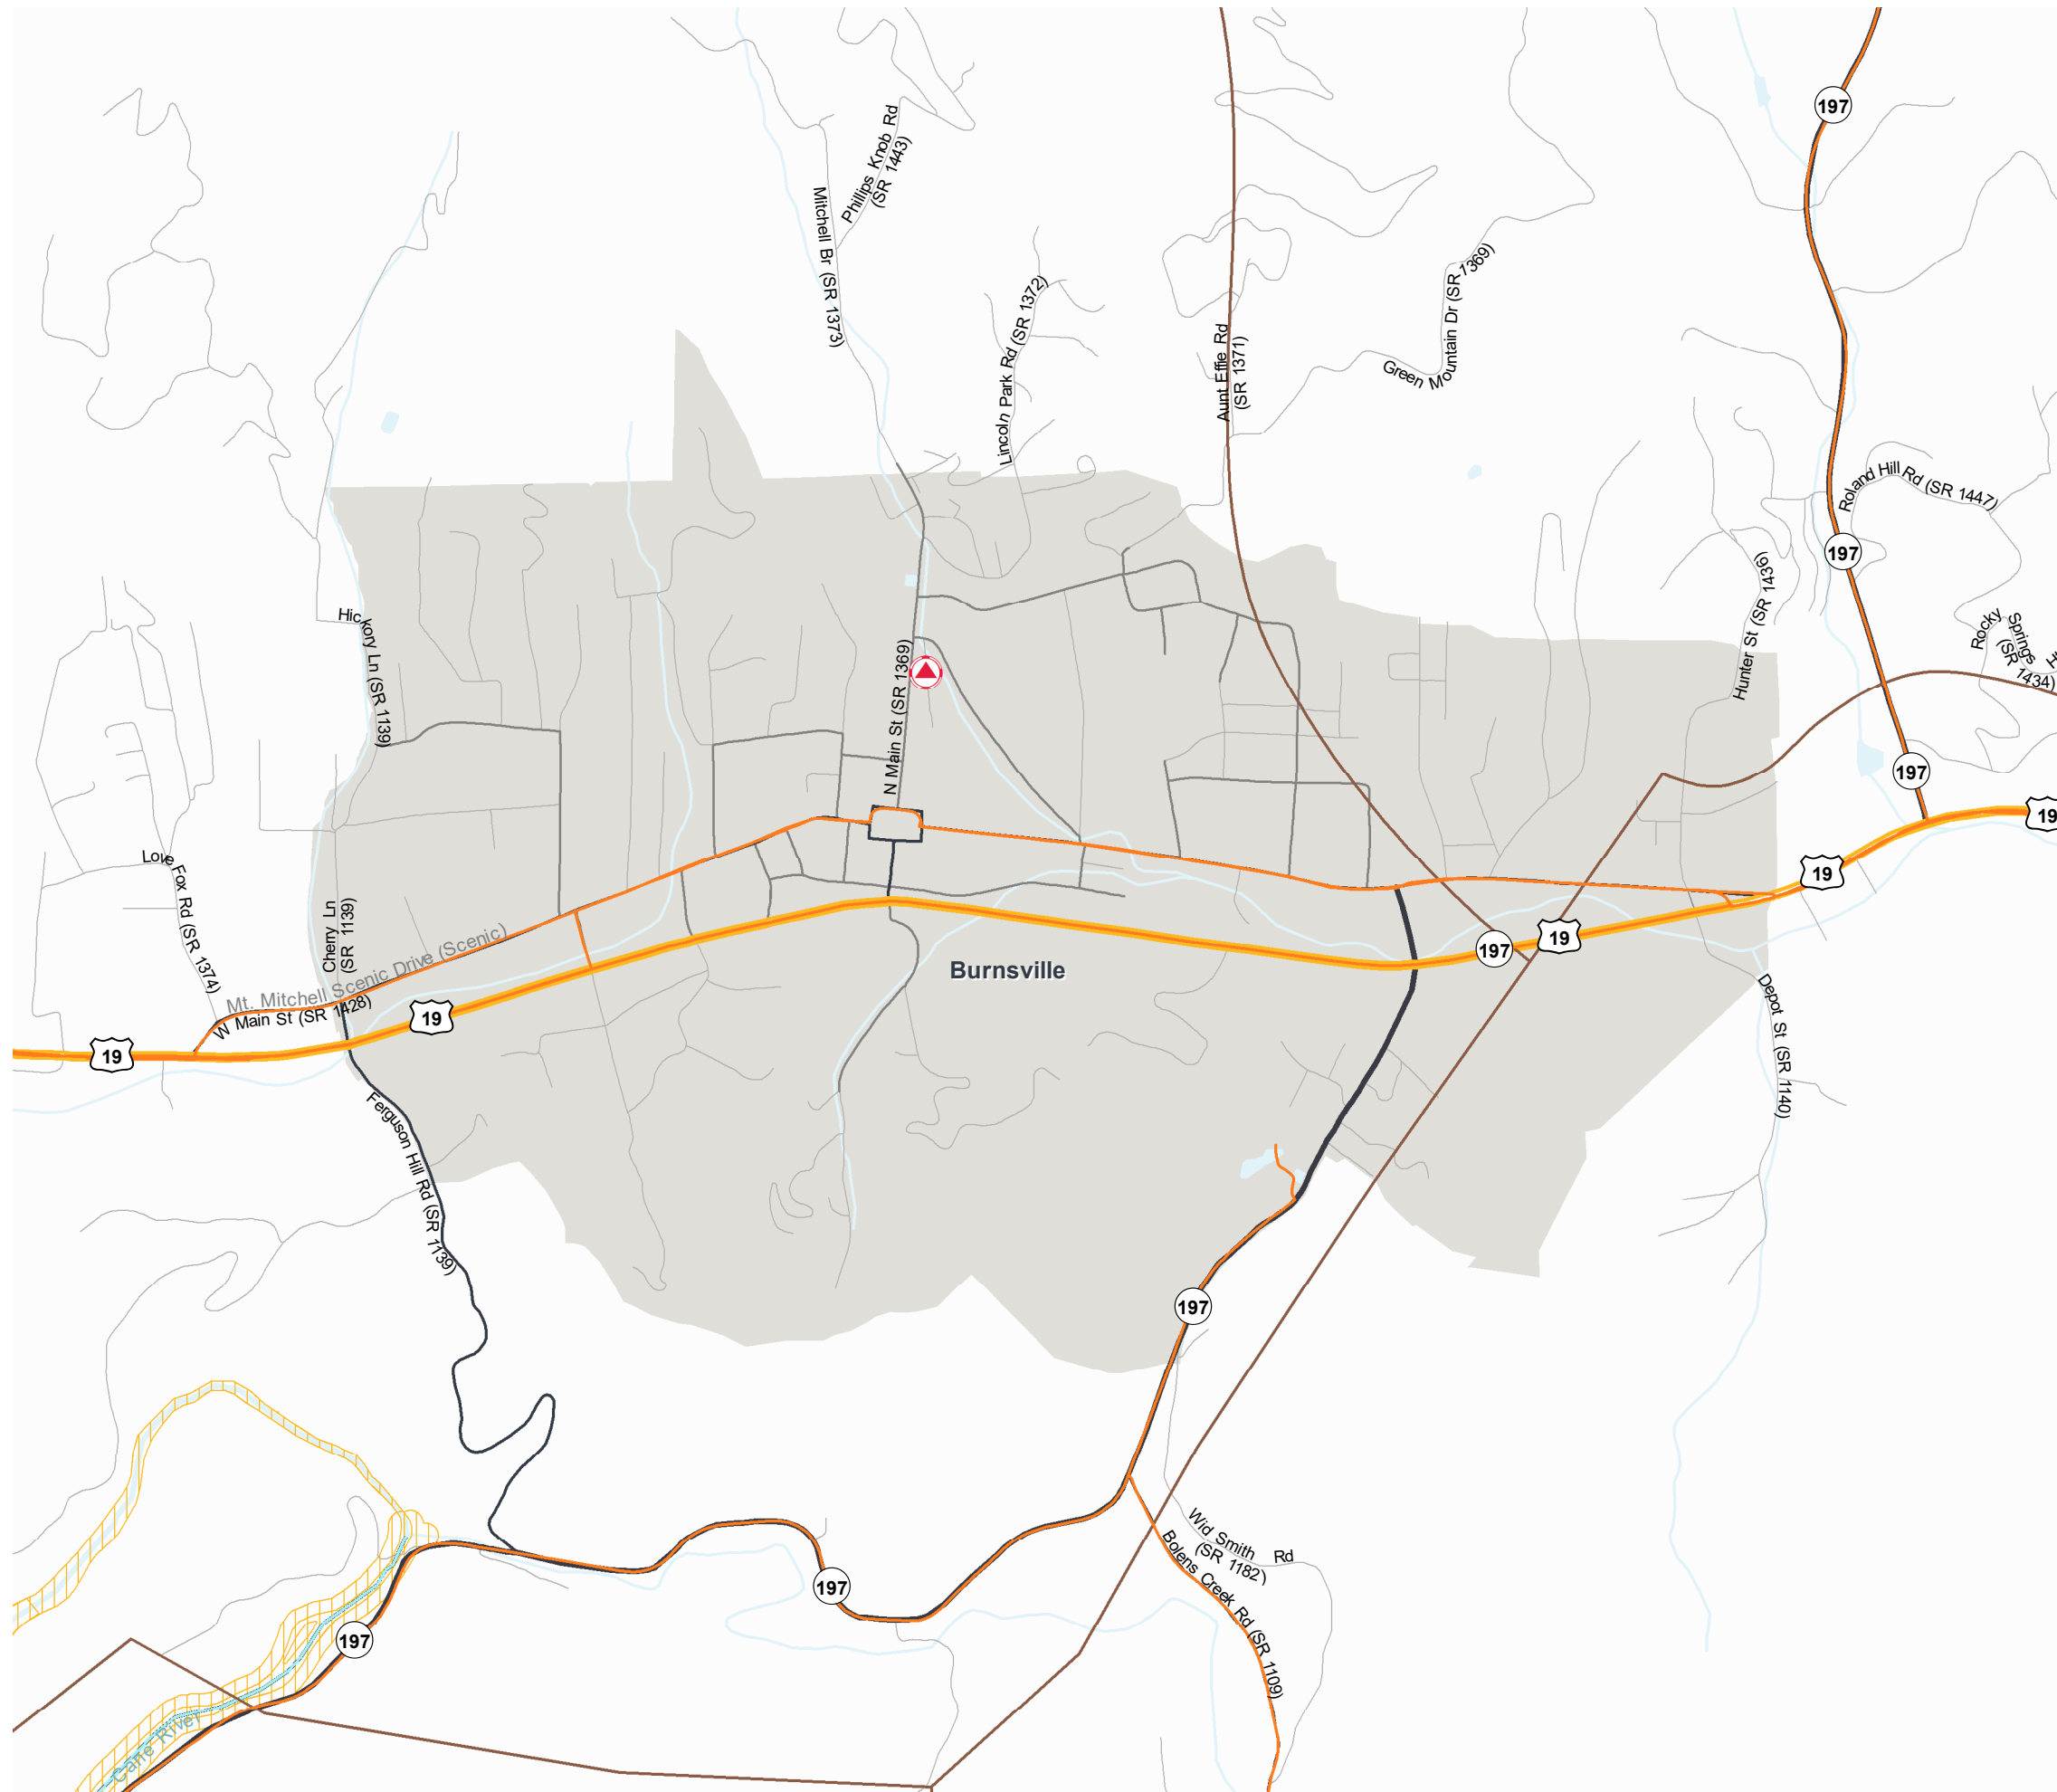

Figure 7
ENVIRONMENTAL FEATURES

YANCEY COUNTY
TOWN OF BURNSVILLE
 CTP Analysis and Information

Environmental Features Legend

- Interstates
- US
- NC
- State Routes
- Emergency Operation Center
- Bicycle Routes
- Regional Trails
- Trout Streams
- Natural Heritage Element Occurrences

Full report at:
<https://tinyurl.com/Yancey-County-CTP>

Sheet 2.2A of 3
 Inset A

Base map date: November 05, 2019
Legal Disclaimer

This product contains mapping data for informational and planning purposes only, and is subject to change. Users should review or consult the primary data sources to ascertain the usability of the information.